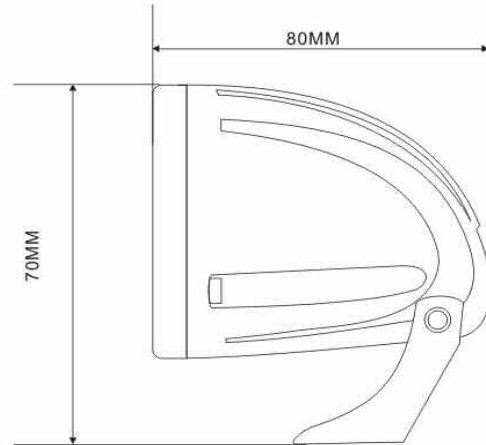

#### Part No. 0-420-83

A powerful and compact 2 x 3 watt 10-48 volt CREE LED work lamp emitting a red super spotlight ideal for fork-lifts. 500 Lumens. Diecast aluminum housing, supplied with stainless steel bracket. Protected to IP68. 198 x w 80 x h 70mm.

#### Technical Drawing (not to scale)

#### Specification

Type	LED spot lamp
Voltage	10-48 Volt DC
LED's	2 x 3W (RED)
Lumens	500Lm
Housing	Die Cast Aluminum
Lens	Convex Polycarbonate
Degree of protection (IP)	IP68
Operating temperature	-40°C to +105°C
Weight	430g
Lifespan	50,000 Hours Approx.
Dimensions	198 x w 80 x h 70mm
Approvals	CE