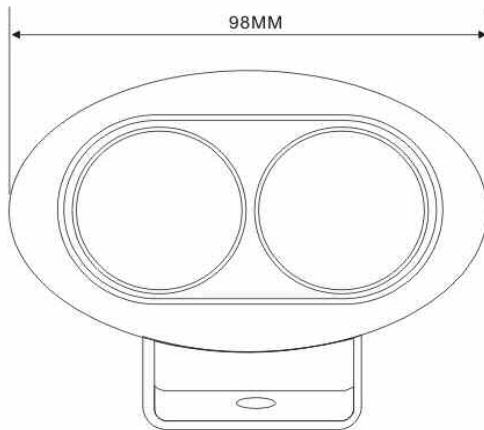

#### Part No. 0-420-83

A powerful and compact 2 x 3 watt 10-48 volt CREE LED work lamp emitting a red super spotlight ideal for fork-lifts. 500 Lumens. Diecast aluminum housing, supplied with stainless steel bracket. Protected to IP68. 198 x w 80 x h 70mm.

#### Technical Drawing (not to scale)

#### Specification

Type	LED spot lamp
Voltage	10-48 Volt DC
LED's	2 x 3W (RED)
Lumens	500Lm
Housing	Die Cast Aluminum
Lens	Convex Polycarbonate
Degree of protection (IP)	IP68
Operating temperature	-40°C to +105°C
Weight	430g
Lifespan	50,000 Hours Approx.
Dimensions	198 x w 80 x h 70mm
Approvals	CE